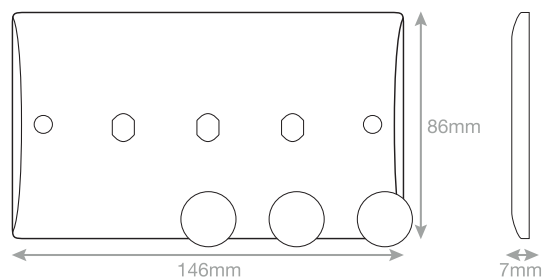

# Data Sheet : SSL592

<b>Code</b>	SSL592
<b>Description</b>	Empty Dimmer Plate - 3 Aperture Plate with Knobs
<b>Size</b>	146mm x 86mm x 7mm depth
<b>Range</b>	Selectric Smooth
<b>Colour</b>	White
<b>Material</b>	Bakelite
<b>Included</b>	Fixing screws, nuts, washers, blanking caps & matching knobs
<b>Weight</b>	0.11kg
<b>Inner Carton Quantity</b>	5
<b>Inner Carton Weight</b>	0.55kg
<b>Guarantee</b>	30 years
<b>Barcode</b>	5025117006610
<b>Commodity Code</b>	85369085
<b>Standards</b>	BS 5733
<b>Notes</b>	<ul style="list-style-type: none"> <li>• Universal to any dimmer module</li> <li>• Minimum back box size required: 25mm depth</li> </ul>