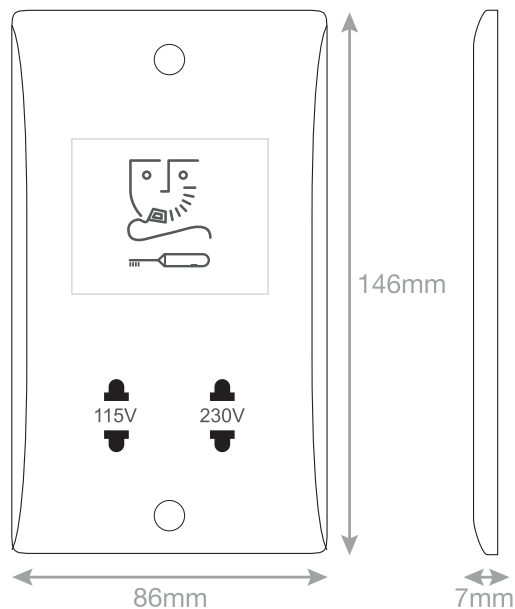

Data Sheet : SSL549

Code	SSL549
Description	Dual Voltage Shaver Socket – 115V & 230V Output
Size	146mm x 86mm x 7mm depth
Range	Selectric Smooth
Colour	White
Material	Bakelite
Included	M3.5 fixing screws & white blanking caps
Weight	0.82kg
Inner Carton Quantity	5
Inner Carton Weight	4.1kg
Guarantee	30 years
Barcode	5025117986349
Commodity Code	85369085
Standards	EN 55014-1, EN 55014-2, EN 61000-3-2 & EN 61000-3-3
Notes	<ul style="list-style-type: none"> • 115V & 230V Output • 220V – 240V / 50Hz Input • Modular and Euro Media products available within the range • Minimum back box size required: 47mm depth