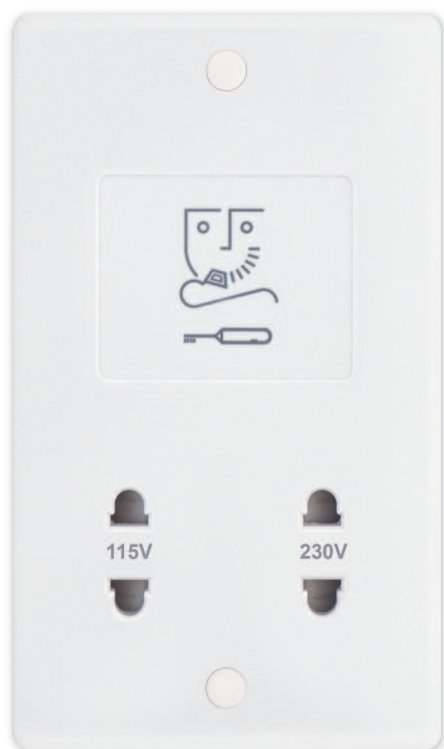

Data Sheet : SSL549

Code	SSL549
Description	Dual Voltage Shaver Socket – 115V & 230V Output
Size	146mm x 86mm x 7mm depth
Range	Selectric Smooth
Colour	White
Material	Bakelite
Included	M3.5 fixing screws & white blanking caps
Weight	0.82kg
Inner Carton Quantity	5
Inner Carton Weight	4.1kg
Guarantee	30 years
Barcode	5025117986349
Commodity Code	85369085
Standards	EN 55014-1, EN 55014-2, EN 61000-3-2 & EN 61000-3-3
Notes	<ul style="list-style-type: none"> • 115V & 230V Output • 220V – 240V / 50Hz Input • Modular and Euro Media products available within the range • Minimum back box size required: 47mm depth