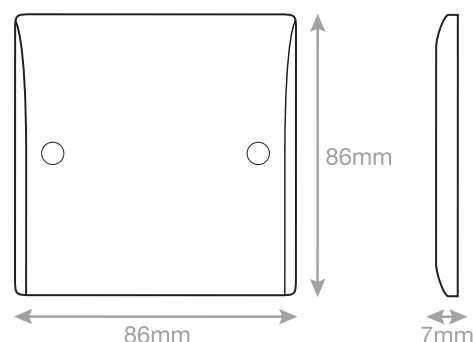

Data Sheet :

SSL544

Electrical & Lighting Products

Code	SSL544
Description	1 Gang Blanking Plate
Size	86mm x 86mm x 7mm depth
Range	Selectric Smooth
Colour	White
Material	Bakelite
Included	M3.5 fixing screws & white blanking caps
Weight	0.05kg
Inner Carton Quantity	10
Inner Carton Weight	0.5kg
Guarantee	30 years
Barcode	5025117986448
Commodity Code	85369085
Standards	BS 5733
Notes	<ul style="list-style-type: none">• Provides an easy solution for electrical outlets that are no longer in use• Modular and Euro Media products available within the range