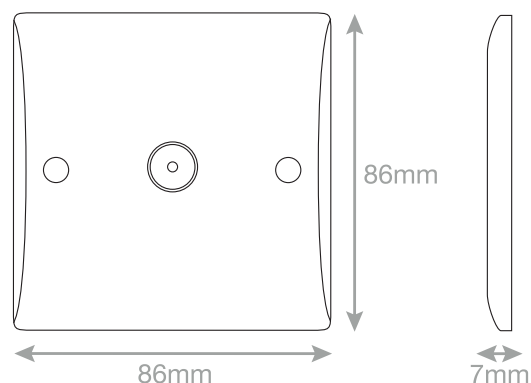

## SSL535

Electrical & Lighting Products

<b>Code</b>	SSL535
<b>Description</b>	1 Gang TV/FM Coaxial/Aerial Socket
<b>Size</b>	86mm x 86mm x 7mm depth
<b>Range</b>	Selectric Smooth
<b>Colour</b>	White
<b>Material</b>	Bakelite
<b>Included</b>	M3.5 fixing screws & white blanking caps
<b>Weight</b>	0.07kg
<b>Inner Carton Quantity</b>	10
<b>Inner Carton Weight</b>	0.7kg
<b>Guarantee</b>	30 years
<b>Barcode</b>	5025117986356
<b>Commodity Code</b>	85369085
<b>Standards</b>	BS 3041-7
<b>Notes</b>	<ul style="list-style-type: none"><li>• Suitable for use with – VHF/UHF TV signals</li><li>• Modular and Euro Media products available within the range</li><li>• Minimum back box size required: 25mm depth</li></ul>