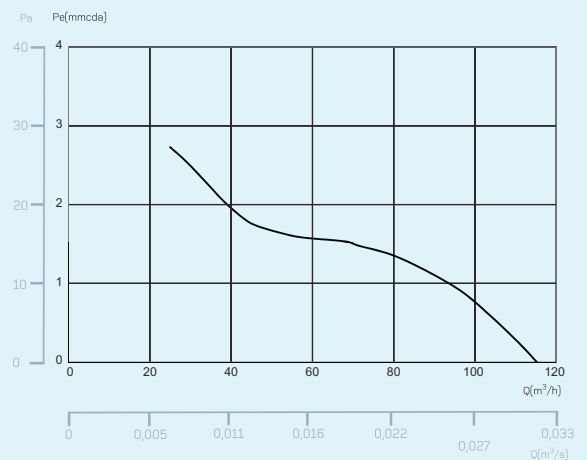

Mela Air Glass

Timer - 100mm

Specification	
Finishes	White Product Code - EVEMAG100T001
	Black Product Code - EVEMAG100T003
Materials	ABS, Polypropylene & Glass
Weight	0.95kg
Hole Diameters	Wall - 110mm
	Panel - 105mm
Input Power	8 Watts
Rated Voltage	220-240V
Maximum Fan Speed	2600RPM
Maximum Air Flow	115m ³ /h (32 L/s)
Motor Class	Class B
Certifications	UKCA
IP Rating	IP44
Zone	Zone 2
Compliance	Complies with Building Regulations dictating minimum air flow requirements (APPROVED DOCUMENT F)
	Complies with Building Regulations dictating energy efficiencies (APPROVED DOCUMENT L)
Back Draught	Yes, available as an optional extra
Minimum Sound Level	15dB at 3 meters
Timer	Electronic timer, adjustable from 3 to 15 minutes
Made in Europe	
Warranty	7 years (24 hour replacement)
Dimensions	∅A - 98mm
	B - 150mm
	C - 94mm
	D - 28.5mm