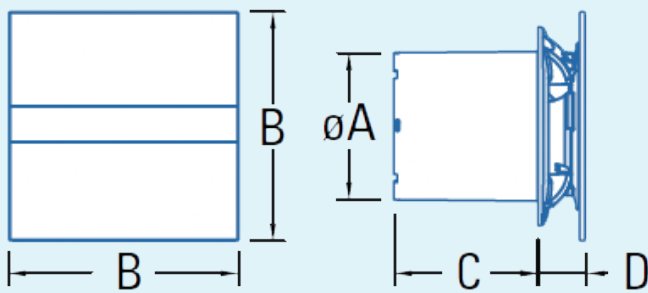

Mela Air Glass

Timer - 100mm

Specification	
Finishes	White Product Code - EVEMAG100T001
	Black Product Code - EVEMAG100T003
Materials	ABS, Polypropylene & Glass
Weight	0.95kg
Hole Diameters	Wall - 110mm
	Panel - 105mm
Input Power	8 Watts
Rated Voltage	220-240V
Maximum Fan Speed	2600RPM
Maximum Air Flow	115m ³ /h (32 L/s)
Motor Class	Class B
Certifications	UKCA
IP Rating	IP44
Zone	Zone 2
Compliance	Complies with Building Regulations dictating minimum air flow requirements (APPROVED DOCUMENT F)
	Complies with Building Regulations dictating energy efficiencies (APPROVED DOCUMENT L)
Back Draught	Yes, available as an optional extra
Minimum Sound Level	15dB at 3 meters
Timer	Electronic timer, adjustable from 3 to 15 minutes
Made in Europe	
Warranty	7 years (24 hour replacement)
Dimensions	∅A - 98mm
	B - 150mm
	C - 94mm
	D - 28.5mm