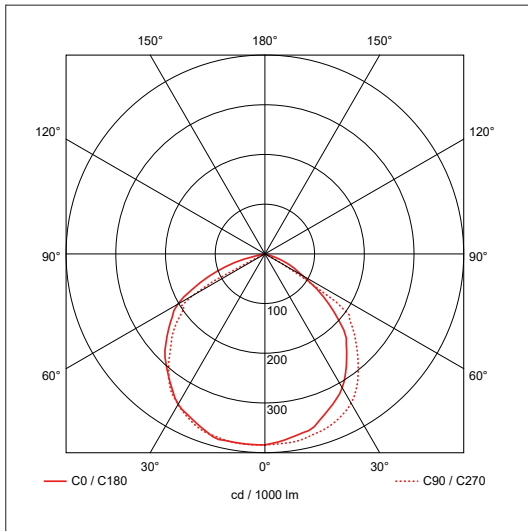

### General Information

Dimensions	101mm (W) x 125mm (H) x 26mm (D)
Materials	Body: Powdercoated Aluminium Diffuser: Prismatic Glass
Finish	Black (RAL 9004)
Product Weight	0.248Kg
Dimmable	No
Ingress Protection	IP65
IK Rating	IK06
Warranty	3 Years

### Luminaire Output

Colour Temperature	4000K
CRI	>80
Typical Luminous Flux	800lm
Efficacy	80lm/W
Beam Angle	110°
LED Lifetime (L70)	30,000 Hours

Product Code: OV10120BKCW

Description: 20W LED Floodlight - IP65 - 4000K - Black

### General Information

Dimensions	129mm (W) x 151mm (H) x 31mm (D)
Materials	Body: Powdercoated Aluminium Diffuser: Prismatic Glass
Finish	Black (RAL 9004)
Product Weight	0.385Kg
Dimmable	No
Ingress Protection	IP65
IK Rating	IK06
Warranty	3 Years

### Luminaire Output

Colour Temperature	4000K
CRI	>80
Typical Luminous Flux	1600lm
Efficacy	80lm/W
Beam Angle	110°
LED Lifetime (L70)	30,000 Hours

Product Code: OV10130BKCW

Description: 30W LED Floodlight - IP65 - 4000K - Black