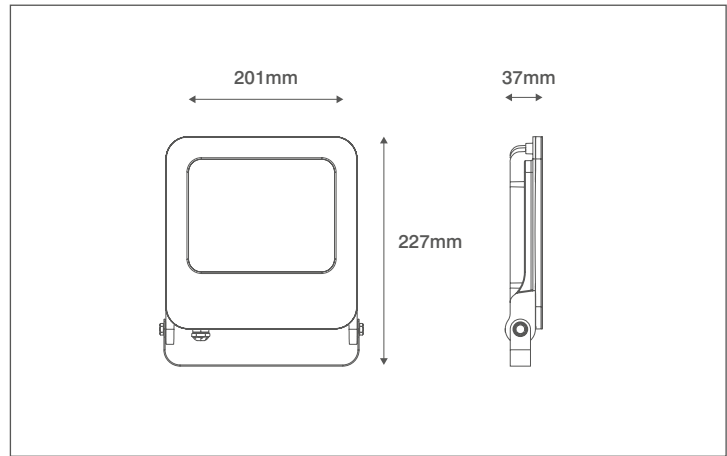

### General Information

Dimensions	101mm (W) x 125mm (H) x 26mm (D)
Materials	Body: Powdercoated Aluminium Diffuser: Prismatic Glass
Finish	Black (RAL 9004)
Product Weight	0.248Kg
Dimmable	No
Ingress Protection	IP65
IK Rating	IK06
Warranty	3 Years

### General Information

Dimensions	129mm (W) x 151mm (H) x 31mm (D)
Materials	Body: Powdercoated Aluminium Diffuser: Prismatic Glass
Finish	Black (RAL 9004)
Product Weight	0.385Kg
Dimmable	No
Ingress Protection	IP65
IK Rating	IK06
Warranty	3 Years

### General Information

Dimensions	163mm (W) x 186mm (H) x 34mm (D)
Materials	Body: Powdercoated Aluminium Diffuser: Prismatic Glass
Finish	Black (RAL 9004)
Product Weight	0.57Kg
Dimmable	No
Ingress Protection	IP65
IK Rating	IK06
Warranty	3 Years

### General Information

Dimensions	201mm (W) x 227mm (H) x 37mm (D)
Materials	Body: Powdercoated Aluminium Diffuser: Prismatic Glass
Finish	Black (RAL 9004)
Product Weight	0.968Kg
Dimmable	No
Ingress Protection	IP65
IK Rating	IK06
Warranty	3 Years