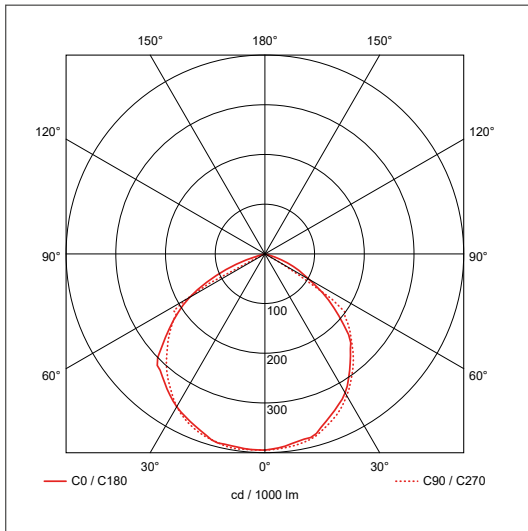

Product Code: OV10110BKCW

Description: 10W LED Floodlight - IP65 - 4000K - Black

### General Information

Dimensions	101mm (W) x 125mm (H) x 26mm (D)
Materials	Body: Powdercoated Aluminium Diffuser: Prismatic Glass
Finish	Black (RAL 9004)
Product Weight	0.248Kg
Dimmable	No
Ingress Protection	IP65
IK Rating	IK06
Warranty	3 Years

### Luminaire Output

Colour Temperature	4000K
CRI	>80
Typical Luminous Flux	800lm
Efficacy	80lm/W
Beam Angle	110°
LED Lifetime (L70)	30,000 Hours

Product Code: OV10120BKCW

Description: 20W LED Floodlight - IP65 - 4000K - Black

### General Information

Dimensions	129mm (W) x 151mm (H) x 31mm (D)
Materials	Body: Powdercoated Aluminium Diffuser: Prismatic Glass
Finish	Black (RAL 9004)
Product Weight	0.385Kg
Dimmable	No
Ingress Protection	IP65
IK Rating	IK06
Warranty	3 Years