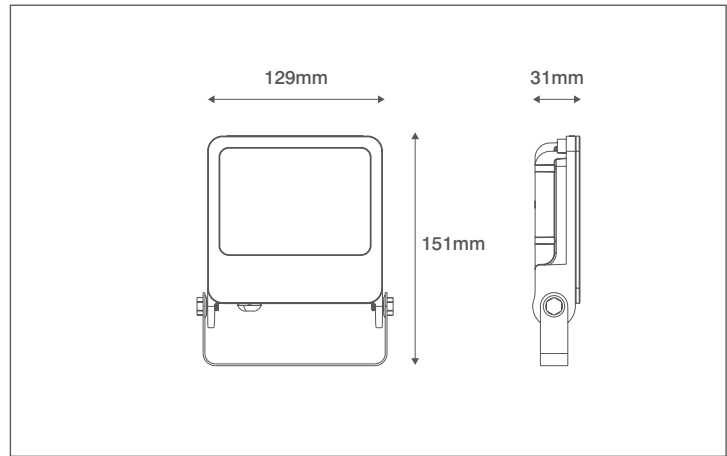

### General Information

Dimensions	101mm (W) x 125mm (H) x 26mm (D)
Materials	Body: Powdercoated Aluminium Diffuser: Prismatic Glass
Finish	Black (RAL 9004)
Product Weight	0.248Kg
Dimmable	No
Ingress Protection	IP65
IK Rating	IK06
Warranty	3 Years

### General Information

Dimensions	129mm (W) x 151mm (H) x 31mm (D)
Materials	Body: Powdercoated Aluminium Diffuser: Prismatic Glass
Finish	Black (RAL 9004)
Product Weight	0.385Kg
Dimmable	No
Ingress Protection	IP65
IK Rating	IK06
Warranty	3 Years

### General Information

Dimensions	163mm (W) x 186mm (H) x 34mm (D)
Materials	Body: Powdercoated Aluminium Diffuser: Prismatic Glass
Finish	Black (RAL 9004)
Product Weight	0.57Kg
Dimmable	No
Ingress Protection	IP65
IK Rating	IK06
Warranty	3 Years

### General Information

Dimensions	201mm (W) x 227mm (H) x 37mm (D)
Materials	Body: Powdercoated Aluminium Diffuser: Prismatic Glass
Finish	Black (RAL 9004)
Product Weight	0.968Kg
Dimmable	No
Ingress Protection	IP65
IK Rating	IK06
Warranty	3 Years