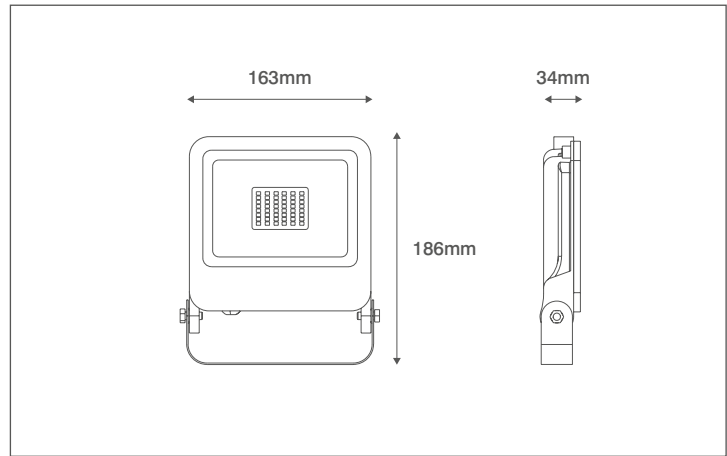

### General Information

Dimensions	101mm (W) x 125mm (H) x 26mm (D)
Materials	Body: Powdercoated Aluminium Diffuser: Prismatic Glass
Finish	Black (RAL 9004)
Product Weight	0.248Kg
Dimmable	No
Ingress Protection	IP65
IK Rating	IK06
Warranty	3 Years

### General Information

Dimensions	129mm (W) x 151mm (H) x 31mm (D)
Materials	Body: Powdercoated Aluminium Diffuser: Prismatic Glass
Finish	Black (RAL 9004)
Product Weight	0.385Kg
Dimmable	No
Ingress Protection	IP65
IK Rating	IK06
Warranty	3 Years

### General Information

Dimensions	163mm (W) x 186mm (H) x 34mm (D)
Materials	Body: Powdercoated Aluminium Diffuser: Prismatic Glass
Finish	Black (RAL 9004)
Product Weight	0.57Kg
Dimmable	No
Ingress Protection	IP65
IK Rating	IK06
Warranty	3 Years

### General Information

Dimensions	201mm (W) x 227mm (H) x 37mm (D)
Materials	Body: Powdercoated Aluminium Diffuser: Prismatic Glass
Finish	Black (RAL 9004)
Product Weight	0.968Kg
Dimmable	No
Ingress Protection	IP65
IK Rating	IK06
Warranty	3 Years