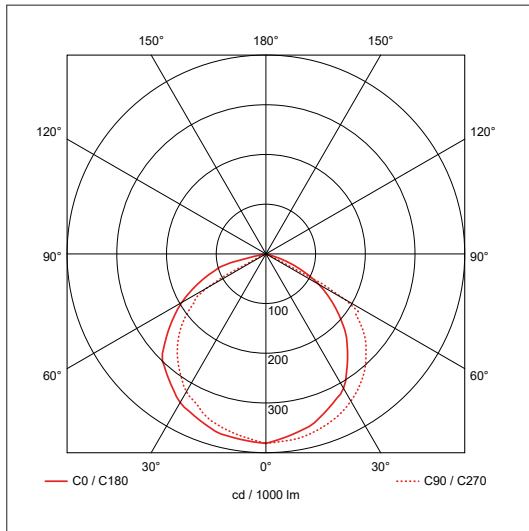

### Luminaire Output

Colour Temperature	4000K
CRI	>80
Typical Luminous Flux	800lm
Efficacy	80lm/W
Beam Angle	110°
LED Lifetime (L70)	30,000 Hours

Product Code: OV10120BKCW

Description: 20W LED Floodlight - IP65 - 4000K - Black

### Luminaire Output

Colour Temperature	4000K
CRI	>80
Typical Luminous Flux	1600lm
Efficacy	80lm/W
Beam Angle	110°
LED Lifetime (L70)	30,000 Hours

Product Code: OV10130BKCW

Description: 30W LED Floodlight - IP65 - 4000K - Black

### General Information

Dimensions	163mm (W) x 186mm (H) x 34mm (D)
Materials	Body: Powdercoated Aluminium Diffuser: Prismatic Glass
Finish	Black (RAL 9004)
Product Weight	0.57Kg
Dimmable	No
Ingress Protection	IP65
IK Rating	IK06
Warranty	3 Years

### Luminaire Output

Colour Temperature	4000K
CRI	>80
Typical Luminous Flux	2400lm
Efficacy	80lm/W
Beam Angle	110°
LED Lifetime (L70)	30,000 Hours

Product Code: OV10150BKCW

Description: 50W LED Floodlight - IP65 - 4000K - Black