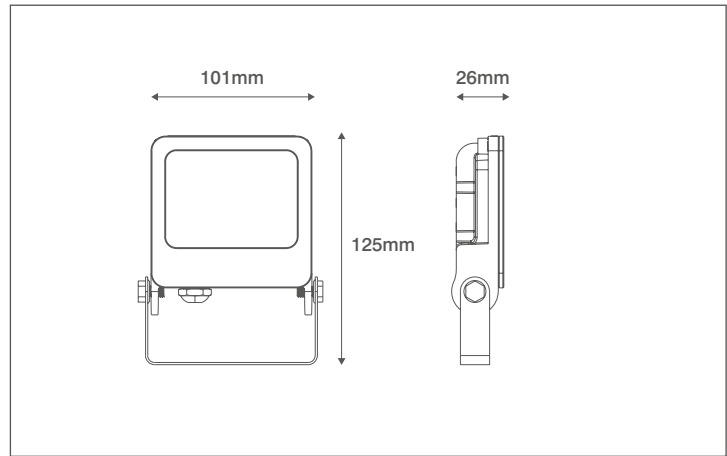

### General Information

Dimensions	101mm (W) x 125mm (H) x 26mm (D)
Materials	Body: Powdercoated Aluminium Diffuser: Prismatic Glass
Finish	Black (RAL 9004)
Product Weight	0.248Kg
Dimmable	No
Ingress Protection	IP65
IK Rating	IK06
Warranty	3 Years

### General Information

Dimensions	129mm (W) x 151mm (H) x 31mm (D)
Materials	Body: Powdercoated Aluminium Diffuser: Prismatic Glass
Finish	Black (RAL 9004)
Product Weight	0.385Kg
Dimmable	No
Ingress Protection	IP65
IK Rating	IK06
Warranty	3 Years

### General Information

Dimensions	163mm (W) x 186mm (H) x 34mm (D)
Materials	Body: Powdercoated Aluminium Diffuser: Prismatic Glass
Finish	Black (RAL 9004)
Product Weight	0.57Kg
Dimmable	No
Ingress Protection	IP65
IK Rating	IK06
Warranty	3 Years

### General Information

Dimensions	201mm (W) x 227mm (H) x 37mm (D)
Materials	Body: Powdercoated Aluminium Diffuser: Prismatic Glass
Finish	Black (RAL 9004)
Product Weight	0.968Kg
Dimmable	No
Ingress Protection	IP65
IK Rating	IK06
Warranty	3 Years