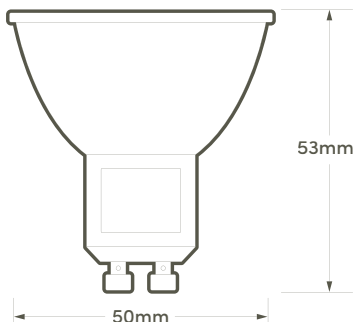

LINCOLN 5W GU10 LED LAMP

2700K | 4000K | 6400K

FEATURES

- 30,000 hours lamp life
- Plastic and aluminium body
- SMD2835

TECHNICAL INFORMATION

Wattage:	5w
Lumen Output:	400lm
Lumens per Watt:	80lm
Voltage:	220-240v
Beam angle:	38°
Energy Rating:	A+