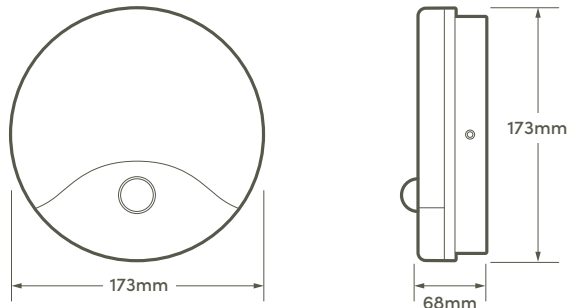

## Michigan 12w LED Circular Wall Light

COMPLETE WITH PIR SENSOR  
ANTHRACITE GREY OR WHITE

### Features

- Decorative and attractive fitting
- Polycarbonate base with opal diffuser

### Technical information

Wattage:	12w
Lumen output:	960lm
Lumens per watt:	80lm/w
CCT:	3000/4200k/6000k
Voltage:	220-240v

Anthracite Grey:	HSLEDBHC/PIR/GRY
White:	HSLEDBHC/PIR/WH