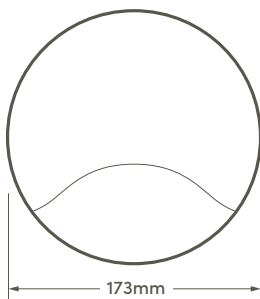

## Michigan 12w LED Circular Wall Light

ANTHRACITE GREY OR WHITE

### Features

- Decorative and attractive fitting
- Polycarbonate base with opal diffuser
- High lumen output

### Technical information

Wattage:	12w
Lumen output:	960lm
Lumens per watt:	80lm/w
CCT:	3000/4200/6000k
Voltage:	220-240v

Anthracite Grey:	HSLEDBHC/GRY
White:	HSLEDBHC/WH