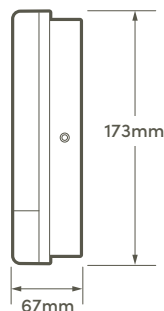

## Michigan 12w LED Circular Wall Light

ANTHRACITE GREY OR WHITE

### Technical information

Wattage:	12w
Lumen output:	960lm
Lumens per watt:	80lm/w
CCT:	3000/4200/6000k
Voltage:	220-240v

Anthracite Grey:	HSLEDBHC/GRY
White:	HSLEDBHC/WH