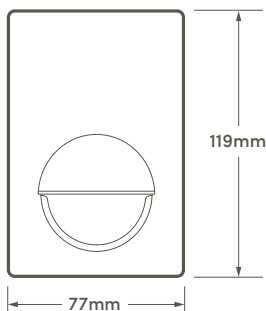

Balearic 180° PIR Detector

COMPLETE WITH CORNER AND WALL BRACKET
WHITE OR BLACK

Features

- Corner or wall bracket
- Suitable for LED
- No minimum load
- Individual settings for time and lux

Technical information

Detection distance:	12m Max
Detection range:	180°
Ambient light:	<3-2000 Lux
Time delay:	Min 10 sec
	Max 7 min
Maximum load:	300w LED
Installation height:	2.5m Max
IP Rating:	IP44
Voltage:	220-240v

White	HSP1R180
Black	HSP1R180/B