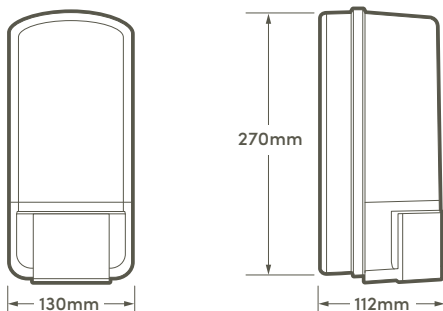

Cape 6w LED Bulkhead

BLACK

Features

- Polycarbonate

Technical information

Wattage:	6w
Lumen output:	428lm
Lumens per Watt:	71.3lm
CCT:	6500k
Voltage:	110-240v

Product code: **HSLEDBH/ST**