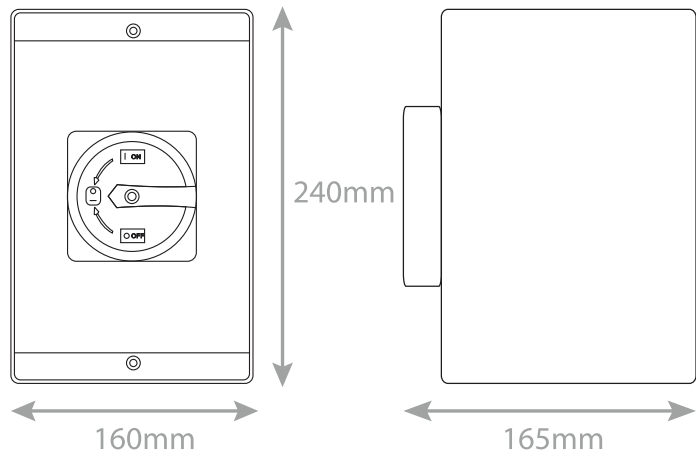

Data Sheet : SSRI-100A

Code	SSRI-100A
Description	IP65 Rated 100 Amp / 55kW Weatherproof Rotary Isolator Switch - 4 Pole - 415V - Grey
Size	160mm (W) x 240mm (H) x 165mm (D)
Range	Selectric Seal - IP65 to IP68 Rated Accessories
Colour	Grey, yellow & red
Knockouts?	2 top + 2 bottom knock-out (20mm or 25mm) + 2 x rear knock-outs - 20mm
Wall Mountable?	Yes
Lockable?	Lockable in OFF position
Amps / kW	100 Amp - 55kW
IP Rating	IP65
Included	Instructions
Weight	0.77kg
Inner Carton Quantity	1
Barcode	5025117987209
Standards	BS EN 60947-3
Notes	<ul style="list-style-type: none"> • On load switch disconnectors • Surface mounting with polycarbonate housing • The impact resistant base and cover will survive the hardest knocks in almost any installation • The two sections are sealed with a weather seal gasket • Heavy duty & weatherproof, for indoor or outdoor use • IP65 – Protected against dust that may harm equipment. Protected against water spray from all directions