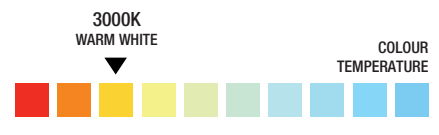

CAPITAL 6W GU10 LED WARM WHITE DIMMABLE LAMP

SPECIFICATION SHEET

PRODUCT CODE: 750643

The versatility of the TIME LED lamps comes into its own. These futureproof GU10 lamps are suitable for use as spotlights & downlights in numerous indoor commercial and domestic situations. Complete with an A+ energy efficient rating, the lamps are available in Cool White or Warm White colour temperatures. The range includes both non-dimmable and dimmable options; one with the latest COB (Chip-on-Board) technology.

GU10 FITTING

37W EQUIVALENT

410 LUMENS

45° BEAM ANGLE

DIMMABLE

25,000 HOURS LIFESPAN

3 YEARS WARRANTY

ENERGY RATING

SPECIFICATION

Product Code	750643
Fitting	GU10
Wattage	6W
Equivalent Wattage	37W
Lumens	410lm
Ra	80
Dimmable	Yes
Beam Angle	45°
Diameter	Ø50mm
Height	55mm
Lifespan	25,000 hours
Warranty	3 Years
Energy Consumption	6kWh/1000h
Voltage	220-240V
Energy Rating	A+
Material	Aluminium + PC
Packaging	Full Colour Box
IP Rating	IP20
Colour Tolerance	3.9
Power Factor	0.6
CCT	3000K